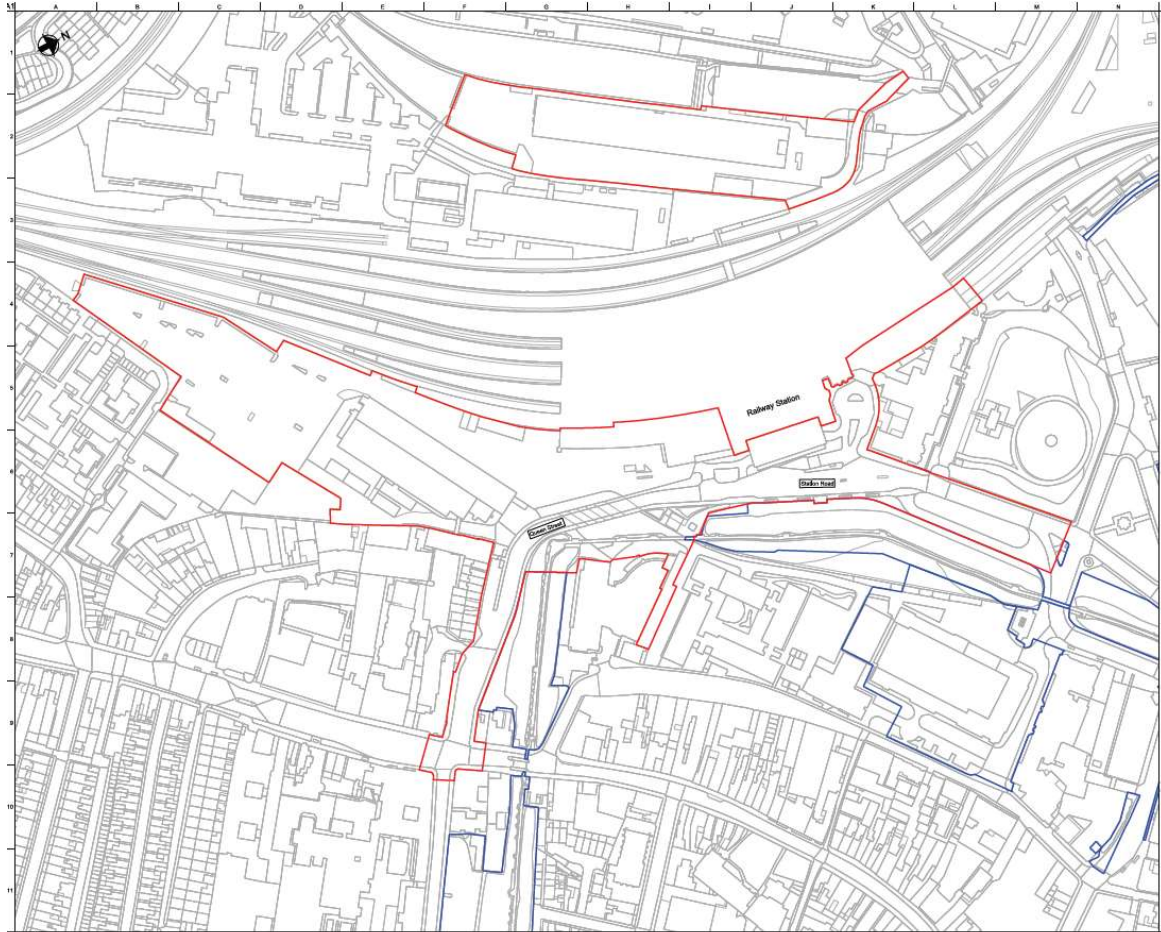

Station Building, York Station, Station Road, York YO24 1AY

19/00542/LBC

Key:

- Planning Boundary
- Other land within the Applicant's ownership
- Existing OS Mapping

Organisation	City of York Council
Department	Economy & Place
Comments	Site Location Plan
Date	22 January 2021
SLA Number	